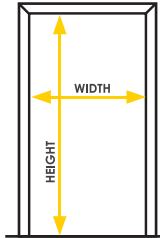

Concertina Doors

How to Measure