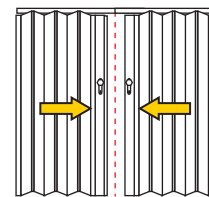

Double Door

Double door installation allows doors to close into the centre.

Doors can exceed **3.6mtr widths** using additional panels & headrails.

(EXTRA WIDTH NOT AVAILABLE FOR MONACO STYLE DOOR)

Size Guide

Use this guide for: **Daintree Concertina Door**

Havana Concertina Door

Single Door

		Width Required (cm)																	
62	72	82	92	102	112	122	132	142	152	162	172	182	192	202	212	222	232	242	252
		Panels to Add/Remove																	
-2	-1	Standard	1	2	3	4	5	6	7	8	9	10	11	12	13	14	15	16	17
		Headrail Extensions Required																	
-	-	Standard	1	1	1	1	1	1	1	1	1	1	1	1	1	2	2	2	2

Double Door

		Width Required (cm)																	
114	124	134	144	154	164 (2 x 82)	174	184	194	204	214	224	234	244	254	264	274	284	294	304
		Panels to Add/Remove																	
-5	-4	-3	-2	-1	Standard	1	2	3	4	5	6	7	8	9	10	11	12	13	14
		Headrail Extensions Required																	
-	-	-	-	-	Standard	1	1	1	1	1	2	2	2	2	2	2	2	2	2

Use this guide for: **Platinum Concertina Door**

San Marino Concertina Door

Alpine Concertina Door

Single Door

		Width Required (cm)																
55	70	85	100	115	130	145	160	175	190	205	220	235	250	265	280	295	310	325
		Panels to Add/Remove																
-2	-1	Standard	1	2	3	4	5	6	7	8	9	10	11	12	13	14	15	16
		Headrail Extensions Required																
-	-	-	-	Standard	1	1	1	1	1	1	2	2	2	2	2	2	2	2

Double Door

		Width Required (cm)																
95	110	125	140	155	170 (2 x 85)	185	200	215	230	245	260	275	290	305	320	335	350	365
		Panels to Add/Remove																
-5	-4	-3	-2	-1	Standard	1	2	3	4	5	6	7	8	9	10	11	12	13
		Headrail Extensions Required																
-	-	-	-	-	-	-	-	-	-	Standard	2	2	2	2	2	2	2	2