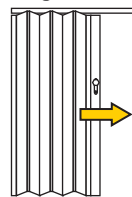

How to Measure

Single Door

Single door installation allows doors to open to the left or right.

Doors can reach up to **3.2mtr widths** using additional panels & headrails.