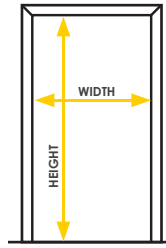

WHITE

Increase door Width with additional Panels and Headrails
SEE REVERSE FOR SIZE GUIDE

Wanaka PVC Door

Size 85cm Width x 197cm Height
INCREASE DOOR WIDTH WITH ADDITIONAL PANELS AND HEADRAILS

Features

Solid panels with heavy duty hinge

Rotating handle with locking feature

Colour

WHITE OAK

Increase door Width with additional Panels and Headrails
SEE REVERSE FOR SIZE GUIDE

Hamilton PVC Door

Size 82cm Width x 197cm Height
ADDITIONAL PANELS NOT AVAILABLE

Features

Slimline PVC panels to conceal unsightly areas

Elegant handle with magnetic closure

Colour

WHITE

Taupo PVC Door

Size 82cm Width x 240cm Height

Features

Use a metal tape measure to measure the **Internal Width** and **Height** of the doorway/opening.

Select door type to best suit application.

Panels can be added to increase door width.
(NOT AVAILABLE FOR HAMILTON STYLE DOOR)