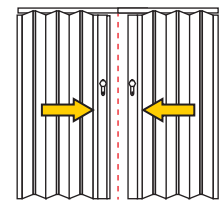

Use a metal tape measure to measure the **Internal Width** and **Height** of the doorway/opening.

Select door type to best suit application.

Panels can be added to increase door width.
(NOT AVAILABLE FOR HAMILTON STYLE DOOR)

Top rail may need to be shortened to suit.

Concertina Doors must be installed **inside** the doorway or opening, full instructions in pack.

How to Measure

Single Door

Single door installation allows doors to open to the left or right.

Doors can reach up to **3.2mtr widths** using additional panels & headrails.

Double Door

Double door installation allows doors to close into the centre.

Doors can exceed **3.6mtr widths** using additional panels & headrails.