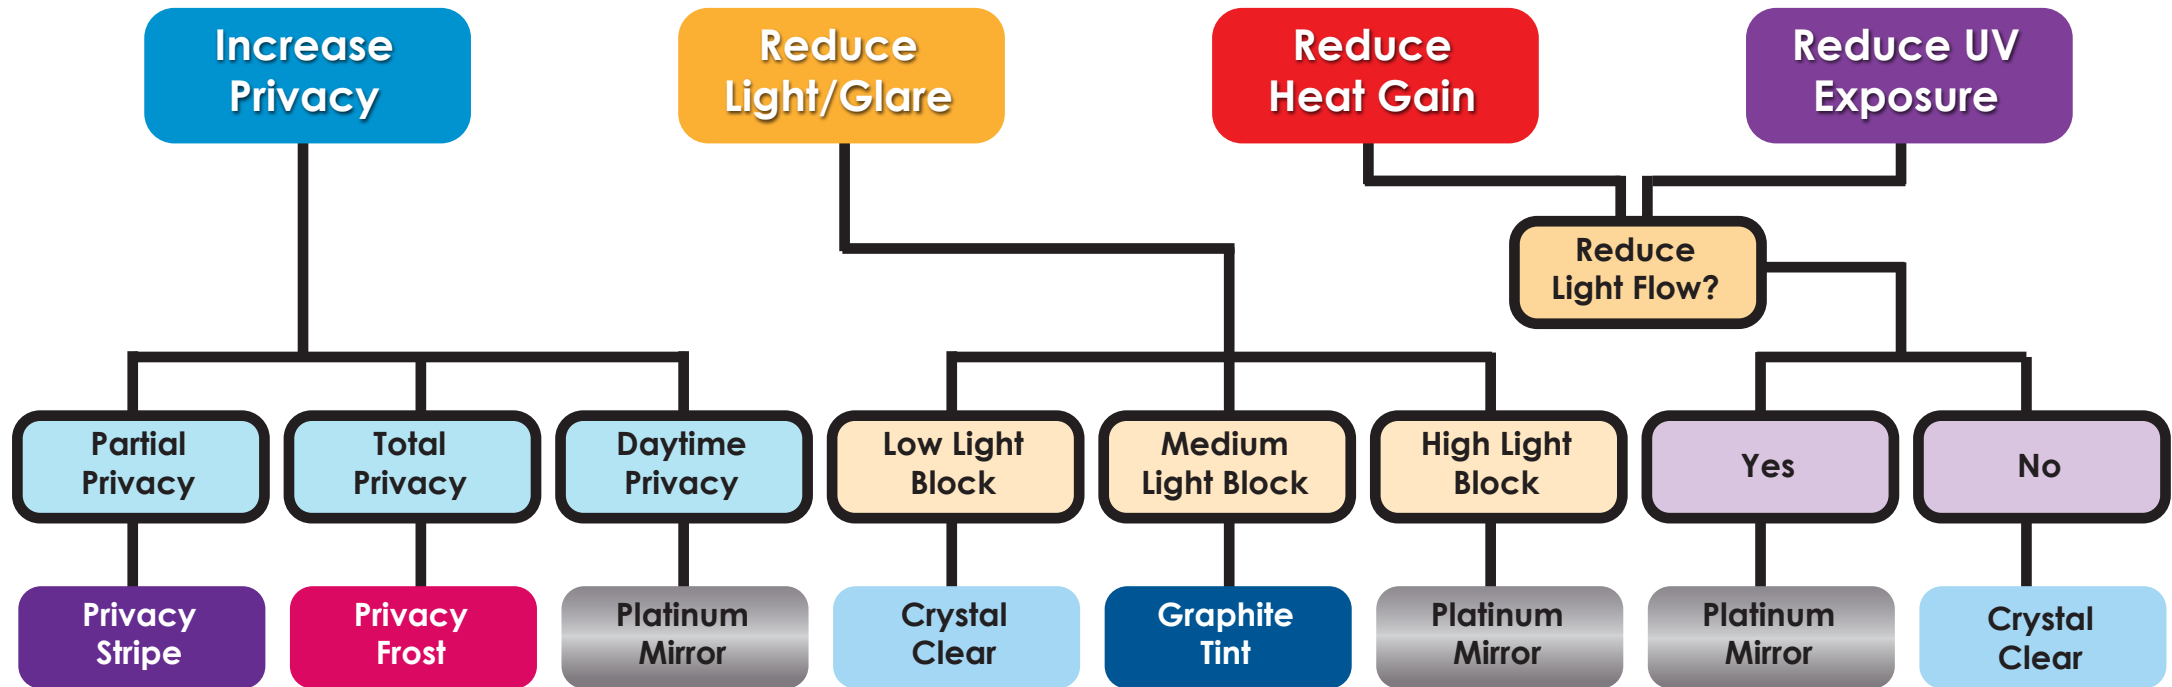

Window Film Selection Guide

Striped
Privacy Window Film

Filters light to reduce glare and increase privacy

Semi-privacy PVC film ideal for home or office

Frosted
Privacy Window Film

Ideal for areas requiring privacy and light flow

PVC frost is perfect for offices, bathrooms, ensuites and toilets

Tinted Graphite
Glare Control Film

Perfect for areas requiring protection from light and UV

Stable dyed PET composition ensures excellent optical clarity & UV protection

PET with special aluminium coating process reflects light and heat

- Blocks 87% Visible Light
- Blocks 89% Infrared Heat
- Blocks 98% Ultraviolet Rays

Crystal Clear
Energy Saving Film

Protect against heat and UV while allowing maximum light

PET with specialised coating blocks heat while maintaining clear views outside

- Blocks 28% Visible Light
- Blocks 90% Infrared Heat
- Blocks 99% Ultraviolet Rays